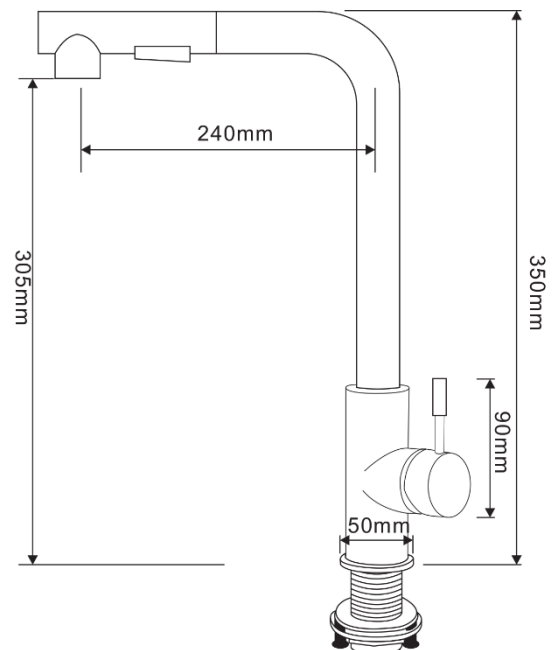

ACCESORIES INCLUDED

- Basket drainer
- Basket strainer
- Installation template
- 304 Stainless Steel faucet

SINK DIMENSIONS

- Length: 24" / 610mm
- Width: 19" / 482mm
- Depth bowl: 8" / 203mm

INSTALLATION DIAGRAM

To see more details of the sink, visit the **INSTALLATION DIAGRAM** link where you can see the steps to follow for its correct installation.

PIPE INSTALLATION DIAGRAM

1. Overflow	7. Nut
2. Overflow pipe	8. Curved pipe
3. Rubber sealing ring	9. Rubber sealing ring
4. Nut	10. Nut
5. Three-way connector	11. Steel alloy PVC pipe
6. Rubber sealing ring	

IMPORTANT: Follow the installation instructions included in the manual inside the product box or by visiting our website: www.gasco.la

SPECIFICATIONS GASCO FAUCETS

FEATURES

- Body material: 304 Stainless Steel
- Handle material: 304 Stainless Steel
- Aerator: Generic
- Shower head: 2 Functions, plastic material.
- Cartridge: 35mm
- Black nylon braided pull-out hose (1.5m)
- 304 Stainless Steel braided water supply hoses G9/16 (600mm)
- Surface: Brushed
- Flow rate: 1.8 gallons per minute

SINK DIMENSIONS

- Height: 13" / 350mm
- Width: 9" / 240mm
- Base thickness: 2" / 50mm
- Faucet handle: 3" / 90mm
- Height from base to shower: 12" / 305mm

THE BOX INCLUDES:

Faucet, hose for cold and hot water, removable hose, installation kit.