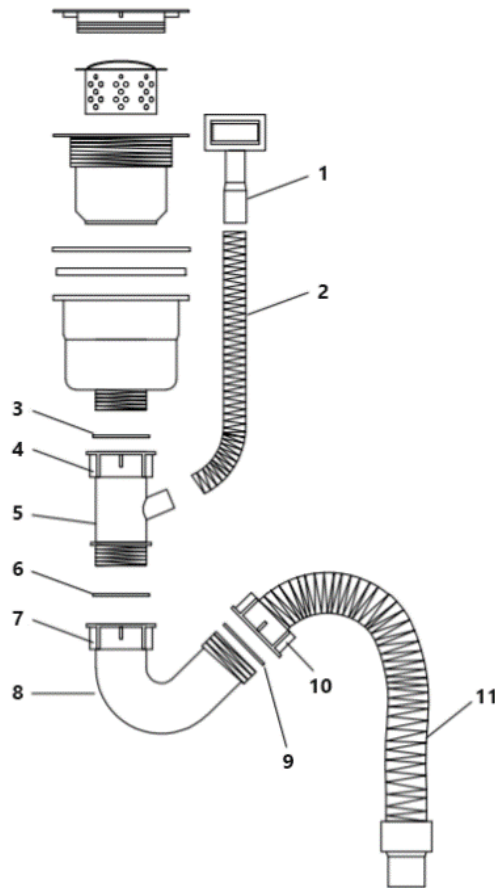

ACCESORIES INCLUDED

- Basket drainer
- Basket strainer
- Installation template
- 304 Stainless Steel faucet

SINK DIMENSIONS

- Length: 24" / 610mm
- Width: 19" / 482mm
- Depth bowl: 8" / 203mm

INSTALLATION DIAGRAM

To see more details of the sink, visit the **INSTALLATION DIAGRAM** link where you can see the steps to follow for its correct installation.

PIPE INSTALLATION DIAGRAM

1. Overflow	7. Nut
2. Overflow pipe	8. Curved pipe
3. Rubber sealing ring	9. Rubber sealing ring
4. Nut	10. Nut
5. Three-way connector	11. Steel alloy PVC pipe
6. Rubber sealing ring	

IMPORTANT: Follow the installation instructions included in the manual inside the product box or by visiting our website: www.gasco.la

SPECIFICATIONS GASCO FAUCETS

FEATURES

- Body material: 304 Stainless Steel
- Handle material: 304 Stainless Steel
- Aerator: Generic
- Shower head: 2 Functions, plastic material.
- Cartridge: 35mm
- Black nylon braided pull-out hose (1.5m)
- 304 Stainless Steel braided water supply hoses G9/16 (600mm)
- Surface: Brushed
- Flow rate: 1.8 gallons per minute

SINK DIMENSIONS

- Height: 13" / 350mm
- Width: 9" / 240mm
- Base thickness: 2" / 50mm
- Faucet handle: 3" / 90mm
- Height from base to shower: 12" / 305mm

THE BOX INCLUDES:

Faucet, hose for cold and hot water, removable hose, installation kit.