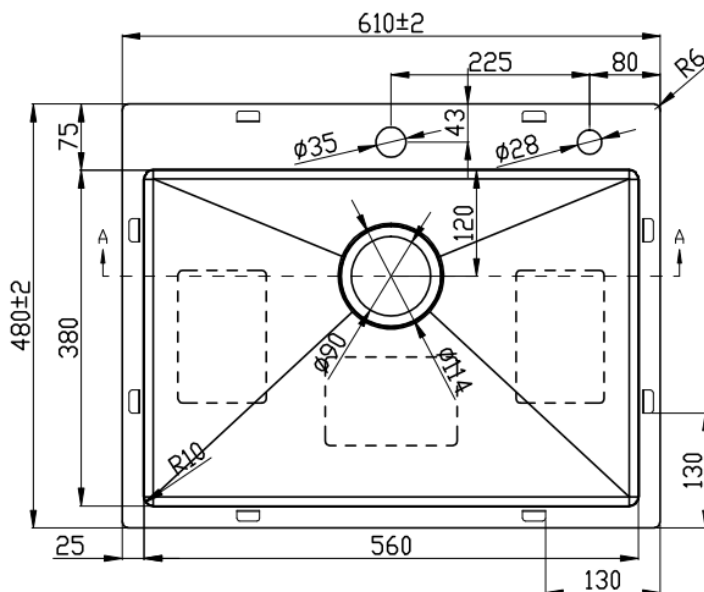

DIMENSIONES DEL GRIFO

- Altura: 13" / 350mm
- Ancho: 9" / 240mm
- Grosor de la base: 2" / 50mm
- Asa del grifo: 3" / 90mm
- Altura de la base a la ducha: 12" / 305mm

LA CAJA INCLUYE:

Grifo, manguera para agua fría y caliente, manguera extraíble, kit de instalacion.

TURANO SET

STAINLESS STEEL SINK

TOP/UNDER MOUNT INSTALLATION

FEATURES

- 16 Gauge 201 Stainless Steel (Stainless Steel thickness)
- Board thickness 2.5mm, Bowl 1mm
- Under / Top mount installation
- Satin finish
- One hole for the faucet and another for soap dispenser or water filter
- Overflow system
- Noisedefend system
- Handmade by artisans

ACCESORIES INCLUDED

- Basket drainer
- Basket strainer
- Installation template
- 304 Stainless Steel faucet

SINK DIMENSIONS

- Length: 24" / 610mm
- Width: 19" / 482mm
- Depth bowl: 8" / 203mm

INSTALLATION DIAGRAM

SINK DIMENSIONS

- Height: 13" / 350mm
- Width: 9" / 240mm
- Base thickness: 2" / 50mm
- Faucet handle: 3" / 90mm
- Height from base to shower: 12" / 305mm

THE BOX INCLUDES:

Faucet, hose for cold and hot water, removable hose, installation kit.