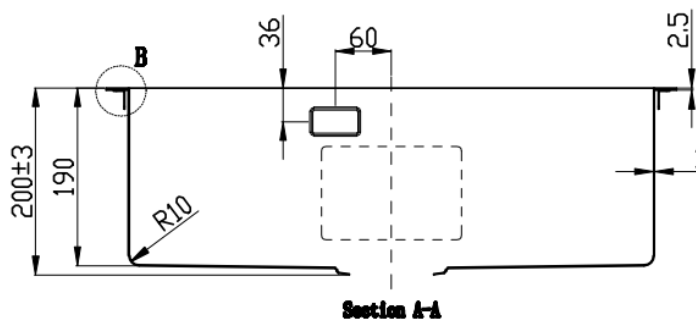

TURANO SET

STAINLESS STEEL SINK

TOP/UNDER MOUNT INSTALLATION

FEATURES

- 16 Gauge 201 Stainless Steel (Stainless Steel thickness)
- Board thickness 2.5mm, Bowl 1mm
- Under / Top mount installation
- Satin finish
- One hole for the faucet and another for soap dispenser or water filter
- Overflow system
- Noisedefend system
- Handmade by artisans

ACCESORIES INCLUDED

- Basket drainer
- Basket strainer
- Installation template
- 304 Stainless Steel faucet

SINK DIMENSIONS

- Length: 24" / 610mm
- Width: 19" / 482mm
- Depth bowl: 8" / 203mm

INSTALLATION DIAGRAM