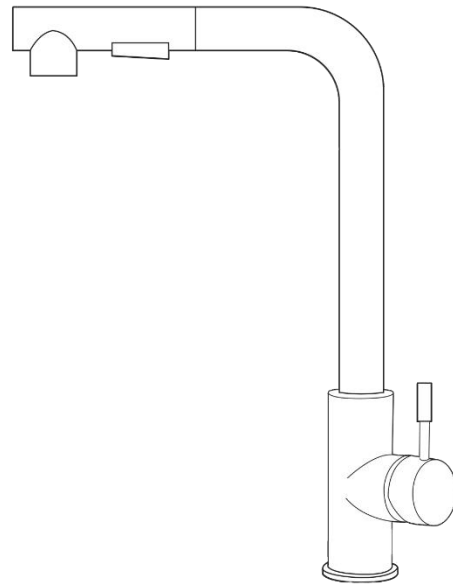

To see more details of the sink, visit the **INSTALLATION DIAGRAM** link where you can see the steps to follow for its correct installation.

PIPE INSTALLATION DIAGRAM

1. Overflow	7. Nut
2. Overflow pipe	8. Curved pipe
3. Rubber sealing ring	9. Rubber sealing ring
4. Nut	10. Nut
5. Three-way connector	11. Steel alloy PVC pipe
6. Rubber sealing ring	

IMPORTANT: Follow the installation instructions included in the manual inside the product box or by visiting our website: www.gasco.la

SPECIFICATIONS GASCO FAUCETS

FEATURES

- Body material: 304 Stainless Steel
- Handle material: 304 Stainless Steel
- Aerator: Generic
- Shower head: 2 Functions, plastic material.
- Cartridge: 35mm
- Black nylon braided pull-out hose (1.5m)
- 304 Stainless Steel braided water supply hoses G9/16 (600mm)
- Surface: Brushed
- Flow rate: 1.8 gallons per minute

SINK DIMENSIONS

- Height: 13" / 350mm
- Width: 9" / 240mm
- Base thickness: 2" / 50mm
- Faucet handle: 3" / 90mm
- Height from base to shower: 12" / 305mm

THE BOX INCLUDES:

Faucet, hose for cold and hot water, removable hose, installation kit.

FAUCET INSTALLATION DIAGRAM

Part Name
1. Spray head
2. Water filter
3. Rubber hose
4. Faucet body
5. Flexible hose
6. Weight ball
7. Water filter
8. Rubber ring
9. Ring
10. Lock nut
11. Screws

! IMPORTANT:
Follow the installation instructions included in the manual inside the product box or by visiting our website: www.gasco.la