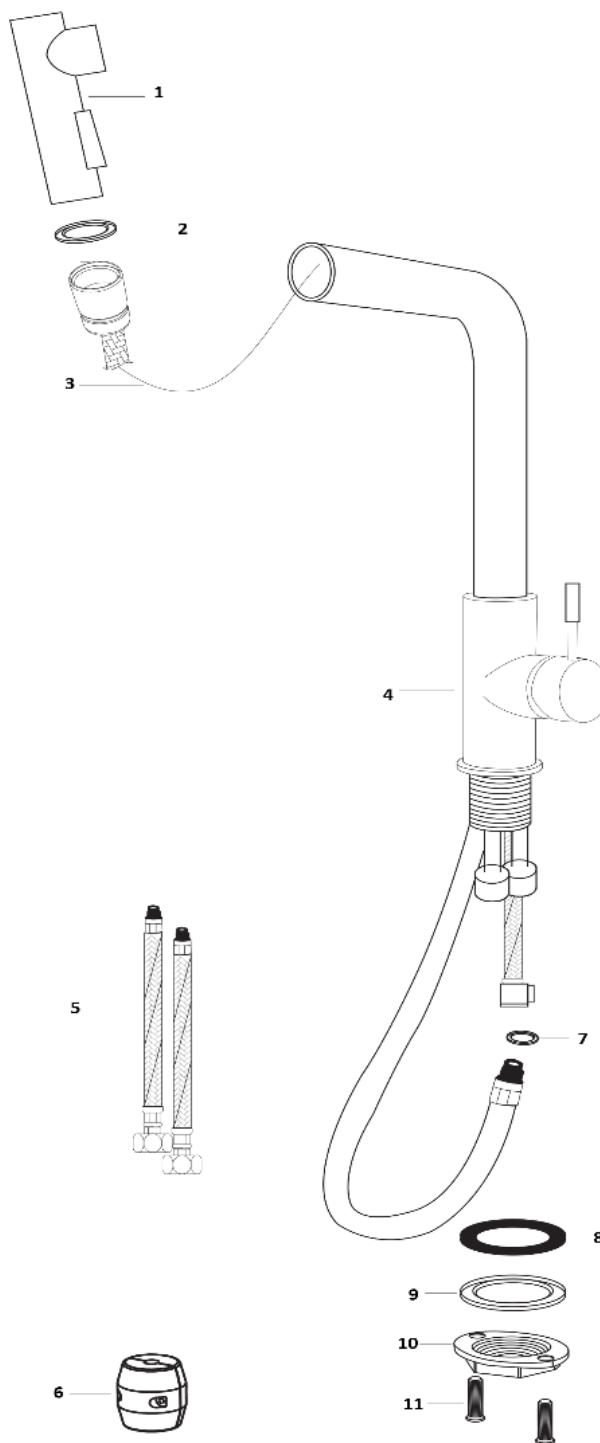

To see more details of the sink, visit the **INSTALLATION DIAGRAM** link where you can see the steps to follow for its correct installation.

PIPE INSTALLATION DIAGRAM

1. Overflow	7. Nut
2. Overflow pipe	8. Curved pipe
3. Rubber sealing ring	9. Rubber sealing ring
4. Nut	10. Nut
5. Three-way connector	11. Steel alloy PVC pipe
6. Rubber sealing ring	

IMPORTANT: Follow the installation instructions included in the manual inside the product box or by visiting our website: www.gasco.la

SPECIFICATIONS GASCO FAUCETS

FEATURES

- Body material: 304 Stainless Steel
- Handle material: 304 Stainless Steel
- Aerator: Generic
- Shower head: 2 Functions, plastic material.
- Cartridge: 35mm
- Black nylon braided pull-out hose (1.5m)
- 304 Stainless Steel braided water supply hoses G9/16 (600mm)
- Surface: Brushed
- Flow rate: 1.8 gallons per minute

SINK DIMENSIONS

- Height: 13" / 350mm
- Width: 9" / 240mm
- Base thickness: 2" / 50mm
- Faucet handle: 3" / 90mm
- Height from base to shower: 12" / 305mm

THE BOX INCLUDES:

Faucet, hose for cold and hot water, removable hose, installation kit.

FAUCET INSTALLATION DIAGRAM

Part Name
1. Spray head
2. Water filter
3. Rubber hose
4. Faucet body
5. Flexible hose
6. Weight ball
7. Water filter
8. Rubber ring
9. Ring
10. Lock nut
11. Screws

! IMPORTANT:
Follow the installation instructions included in the manual inside the product box or by visiting our website: www.gasco.la