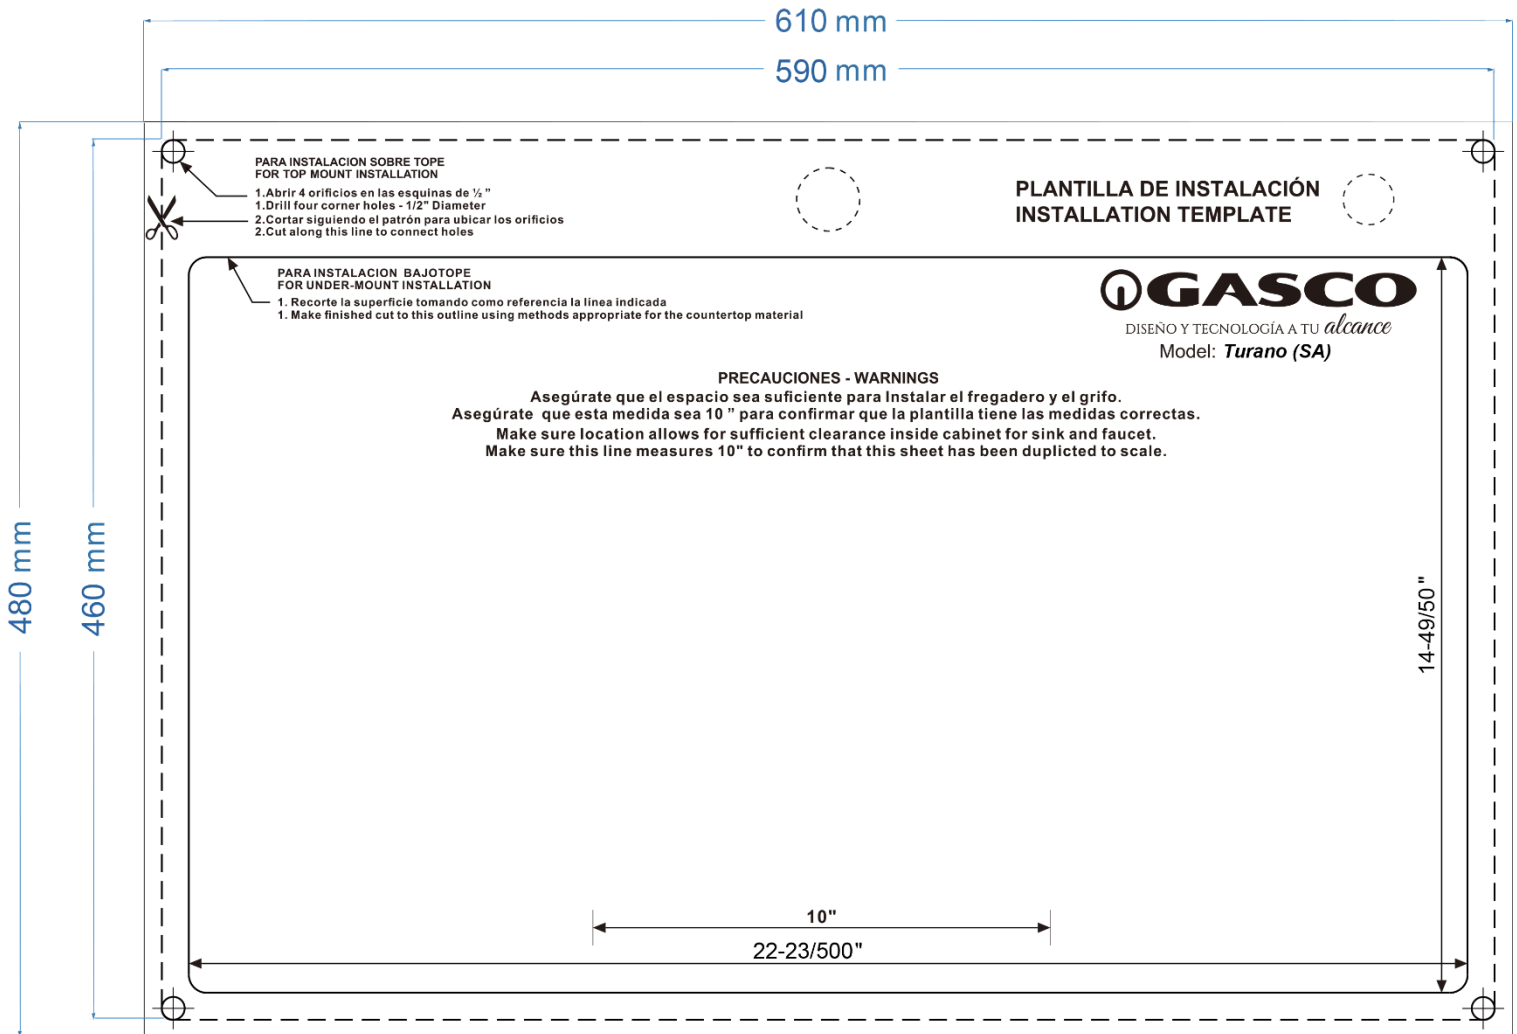

DIMENSIONES DEL GRIFO

- Altura: 13" / 350mm
- Ancho: 9" / 240mm
- Grosor de la base: 2" / 50mm
- Asa del grifo: 3" / 90mm
- Altura de la base a la ducha: 12" / 305mm

LA CAJA INCLUYE:

Grifo, manguera para agua fría y caliente, manguera extraíble, kit de instalacion.

ACCESORIES INCLUDED

- Basket drainer
- Basket strainer
- Installation template
- 304 Stainless Steel faucet

SINK DIMENSIONS

- Length: 24" / 610mm
- Width: 19" / 482mm
- Depth bowl: 8" / 203mm

INSTALLATION DIAGRAM

To see more details of the sink, visit the **INSTALLATION DIAGRAM** link where you can see the steps to follow for its correct installation.

PIPE INSTALLATION DIAGRAM

1. Overflow	7. Nut
2. Overflow pipe	8. Curved pipe
3. Rubber sealing ring	9. Rubber sealing ring
4. Nut	10. Nut
5. Three-way connector	11. Steel alloy PVC pipe
6. Rubber sealing ring	

SINK DIMENSIONS

- Height: 13" / 350mm
- Width: 9" / 240mm
- Base thickness: 2" / 50mm
- Faucet handle: 3" / 90mm
- Height from base to shower: 12" / 305mm

THE BOX INCLUDES:

Faucet, hose for cold and hot water, removable hose, installation kit.